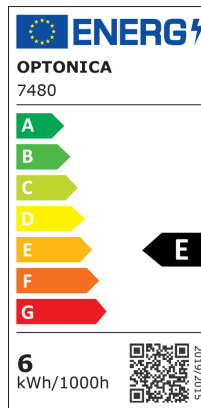

Applique Murale LED Epistar 6W Corps Gris Rotatif

Puissance

6W

Couleur de lumière

 Lumière neutre

Stamps

Technical Specification

Brand	Optonica	Instant On	0.1s
Product Code	WL6-A4	Material	Aluminium
Power	6W	Operating Frequency	50-60 Hz
Energy Consumption	6 kWh/1000h	Temperature	-20°C / +40°C
Input voltage	AC220-240V	Ra ≥	80
Flux	660 lm	Life span	25 000 Hours
FLUX per watt	110lm/W	Color Code	840
IP	54	Body Color	Gray
Dimmable	No	Lumen maintenance at end of service life	70%
Correlated Color Temperature	4000K	Size of product	110 x 55 x 95mm
Light Color	Lumière neutre	Size of package	125x105x75 mm
Wattage Equivalent	44W	Items per pack	1
EAN Code	3800156674806	Items per box	20
Energy Efficiency Label	E	Color Of The Shell	Grey
Beam angle	120°	Gross weight	0,600 kg
Power Factor	0.5	Net weight	0,540 kg
On/Off Cycles	25 000x	Warranty	2 Years