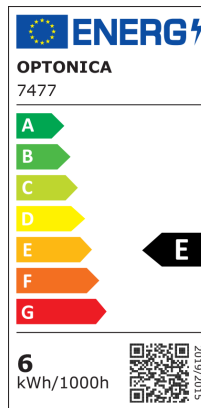

Applique Murale LED Epistar 6W Corps Gris Rotatif

Puissance

6W

Couleur de lumière

Stamps

Technical Specification

| | | | |
|-------------------------------------|----------------|---|---------------|
| Brand | Optonica | Instant On | 0.1s |
| Product Code | WL6-A4 | Material | Aluminium |
| Power | 6W | Operating Frequency | 50-60 Hz |
| Energy Consumption | 6 kWh/1000h | Temperature | -20°C / +40°C |
| Input voltage | AC220-240V | Ra ≥ | 80 |
| Flux | 660 lm | Life span | 25 000 Hours |
| FLUX per watt | 110lm/W | Color Code | 830 |
| IP | 54 | Body Color | Gray |
| Dimmable | No | Lumen maintenance at end of service life | 70% |
| Correlated Color Temperature | 3000K | Size of product | 110x96x54 mm |
| Light Color | Lumière chaude | Size of package | 125x105x75 mm |
| Wattage Equivalent | 44W | Items per pack | 1 |
| EAN Code | 3800156674776 | Items per box | 20 |
| Energy Efficiency Label | E | Color Of The Shell | Grey |
| Beam angle | 120° | Gross weight | 0,600 kg |
| Power Factor | 0.5 | Net weight | 0,540 kg |
| On/Off Cycles | 25 000x | Warranty | 2 Years |