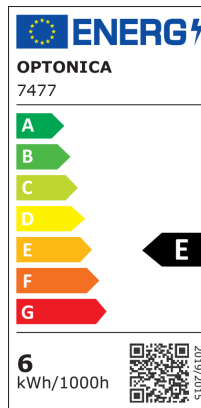

Applique Murale LED Epistar 6W Corps Gris Rotatif

Puissance

6W

Couleur de lumière

Stamps

Technical Specification

Brand	Optonica	Instant On	0.1s
Product Code	WL6-A4	Material	Aluminium
Power	6W	Operating Frequency	50-60 Hz
Energy Consumption	6 kWh/1000h	Temperature	-20°C / +40°C
Input voltage	AC220-240V	Ra ≥	80
Flux	660 lm	Life span	25 000 Hours
FLUX per watt	110lm/W	Color Code	830
IP	54	Body Color	Gray
Dimmable	No	Lumen maintenance at end of service life	70%
Correlated Color Temperature	3000K	Size of product	110 x 55 x 95mm
Light Color	Lumière chaude	Size of package	125x105x75 mm
Wattage Equivalent	44W	Items per pack	1
EAN Code	3800156674776	Items per box	20
Energy Efficiency Label	E	Color Of The Shell	Grey
Beam angle	120°	Gross weight	0,600 kg
Power Factor	0.5	Net weight	0,540 kg
On/Off Cycles	25 000x	Warranty	2 Years