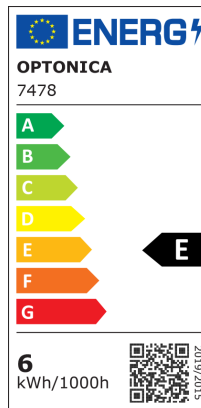

Applique Murale LED Epistar 6W Corps Blanc Rotatif

Puissance

6W

Couleur de lumière

 Lumière neutre

Stamps

Technical Specification

Brand	Optonica	Material	Aluminium
Product Code	WL6-A4	Operating Frequency	50-60 Hz
Power	6W	Temperature	-20°C / +40°C
Energy Consumption	6 kWh/1000h	Ra ≥	80
Input voltage	AC220-240V	Life span	25 000 Hours
Flux	660 lm	Color Code	840
FLUX per watt	110lm/W	Body Color	White
IP	54	Mount Type	Wall Installation
Dimmable	No	Lumen maintenance at end of service life	70%
Correlated Color Temperature	4000K	Size of product	110 x 55 x 95mm
Light Color	Lumière neutre	Size of package	125x105x75 mm
Wattage Equivalent	44W	Items per pack	1
EAN Code	3800156674783	Items per box	20
Energy Efficiency Label	E	Color Of The Shell	White
Beam angle	120°	Gross weight	0,600 kg
Power Factor	0.5	Net weight	0,540 kg
On/Off Cycles	25 000x	Warranty	2 Years