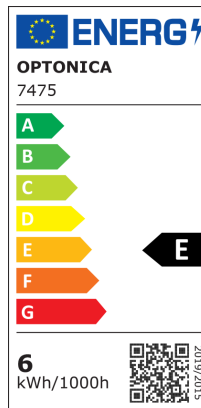

Applique Murale LED Epistar 6W Corps Blanc Rotatif

Puissance

6W

Couleur de lumière

Stamps

Technical Specification

Brand	Optonica	Material	Aluminium
Product Code	WL6-A4	Operating Frequency	50-60 Hz
Power	6W	Temperature	-20°C / +40°C
Energy Consumption	6 kWh/1000h	Ra ≥	80
Input voltage	AC220-240V	Life span	25 000 Hours
Flux	660 lm	Color Code	830
FLUX per watt	110lm/W	Body Color	White
IP	54	Mount Type	Wall Installation
Dimmable	No	Lumen maintenance at end of service life	70%
Correlated Color Temperature	3000K	Size of product	110 x 55 x 95mm
Light Color	Lumière chaude	Size of package	125x105x75 mm
Wattage Equivalent	44W	Items per pack	1
EAN Code	3800156674752	Items per box	20
Energy Efficiency Label	E	Color Of The Shell	White
Beam angle	120°	Gross weight	0,600 kg
Power Factor	0.5	Net weight	0,540 kg
On/Off Cycles	25 000x	Warranty	2 Years