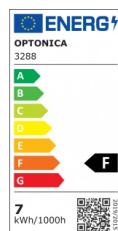

OPTONICA

Downlight LED COB Quadrato Orientabile

Potenza **Colore della luce**

• 7W

Luce naturale

Stamps

Specifiche tecniche

Numero di catalogo	3288
Brand	Optonica
Product Code	CB7-A1
Power	7W
Energy Consumption	7 kWh/1000h
Input voltage	AC175-265V
Flux	525 lm
FLUX per watt	75lm/W
IP	20
Dimmable	No
Correlated Color Temperature	4500K
Light Color	Luce naturale
Wattage Equivalent	45W
EAN Code	3800156632882
Energy Efficiency Label	F
Beam angle	50°

Hole Size	φ75-80 mm
Power Factor	0.9
On/Off Cycles	25 000x
Instant On	0.1s
Material	Plastic
Operating Frequency	50-60 Hz
Temperature	-20°C / +40°C
Ra ≥	80
Life span	25 000 Hours
Color Code	845
Body Color	White
Mount Type	Built-In
Lumen maintenance at end of service life	70%
Size of product	90x90x40 mm
Size of package	115x100x60 mm
Items per pack	1
Items per box	50
Color Of The Shell	White