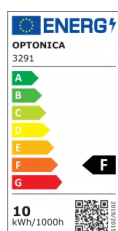

OPTONICA

LED Луна Кръгла Насочваща Се 5W

Мощност

- 10W

Цвят на светлината

Неутрална
светлина

Stamps

Техническа Спецификация

Каталожен Номер	3291
Brand	Optonica
Product Code	CB10-A1
Power	10W
Energy Consumption	10 kWh/1000h
Input voltage	AC175-265V
Flux	750 lm
FLUX per watt	75lm/W
IP	20
Dimmable	No
Correlated Color Temperature	4500K
Light Color	Неутрална светлина
Wattage Equivalent	50W
EAN Code	3800156632912
Energy Efficiency Label	F
Beam angle	50°

Hole Size	φ105 mm
Power Factor	0.9
On/Off Cycles	25 000x
Instant On	0.1s
Material	Plastic
Operating Frequency	50-60 Hz
Temperature	-20°C / +40°C
Ra ≥	80
Life span	25 000 Hours
Color Code	845
Body Color	White
Lumen maintenance at end of service life	70%
Size of product	φ115x50 mm
Size of package	120x120x70 mm
Items per pack	1
Items per box	50
Color Of The Shell	White
Mounting dimensions	Ø 100 mm