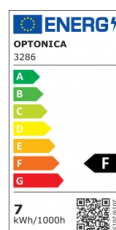

OPTONICA

LED COB Downlight Redondo

Potencia **Color de luz**

- 7W

Blanco cálido

Stamps

Especificación técnica

Número de catálogo	3286
Brand	Optonica
Product Code	CB7-A1
Power	7W
Energy Consumption	7 kWh/1000h
Input voltage	AC175-265V
Flux	525 lm
FLUX per watt	75lm/W
IP	20
Dimmable	No
Correlated Color Temperature	2700K
Light Color	Blanco cálido
Wattage Equivalent	35W
EAN Code	3800156632868
Energy Efficiency Label	F
Beam angle	50°

Hole Size	φ75-80 mm
Power Factor	0.9
On/Off Cycles	25 000x
Instant On	0.1s
Material	Plastic
Operating Frequency	50-60 Hz
Temperature	-20°C / +40°C
Ra ≥	80
Life span	25 000 Hours
Color Code	827
Body Color	White
Lumen maintenance at end of service life	70%
Size of product	φ90x40 mm
Size of package	100x100x60 mm
Items per pack	1
Items per box	50
Color Of The Shell	White
Mounting dimensions	Ø 75 mm