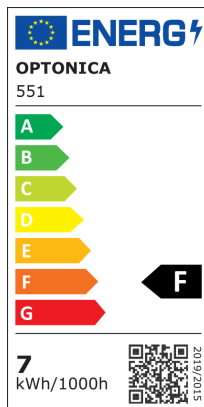

Projecteur LED Extérieur Encastré

Puissance

7W

Couleur de lumière

Stamps

Technical Specification

Brand	Optonica	Material	Aluminium
Product Code	UN7-A1	Operating Frequency	50-60 Hz
Power	7W	Temperature	-20°C / +40°C
Energy Consumption	7 kWh/1000h	Ra ≥	80
Input voltage	AC200-245V	Life span	25 000 Hours
Flux	560 lm	Color Code	827
FLUX per watt	80lm/W	Mount Type	Built-In
IP	65	Lumen maintenance at end of service life	70%
Dimmable	No	Size of product	Ø150 x 88 mm
Correlated Color Temperature	2700K	Size of package	170x170x110 mm
Light Color	Lumière chaude	Items per pack	1
EAN Code	3800156605510	Items per box	18
Energy Efficiency Label	F	Mounting dimensions	Ø 132 mm
Beam angle	18°	Gross weight	1,500 kg
Power Factor	0.5	Net weight	0,730 kg
On/Off Cycles	25 000x	Warranty	2 Years
Instant On	0.1s		