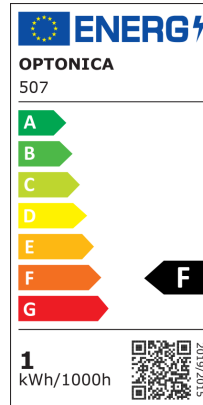

Projecteur LED Extérieur Encastré

Puissance

1W

Couleur de lumière

Lumière blanche

Stamps

RoHS

-80

Technical Specification

Brand	Optonica	Material	Aluminium
Product Code	UN1-A1	Operating Frequency	50-60 Hz
Power	1W	Temperature	-20°C / +40°C
Energy Consumption	1 kWh/1000h	Ra ≥	80
Input voltage	AC200-245V	Life span	25 000 Hours
Flux	80 lm	Color Code	860
FLUX per watt	80lm/W	Mount Type	Built-In
IP	65	Lumen maintenance at end of service life	70%
Dimmable	No	Size of product	Ø65 x 75 mm
Correlated Color Temperature	6000K	Size of package	100x90x90 mm
Light Color	Lumière blanche	Items per pack	1
EAN Code	3800156605077	Items per box	50
Energy Efficiency Label	F	Mounting dimensions	Ø 58 mm
Beam angle	18°	Gross weight	0,170 kg
Power Factor	0.5	Net weight	0,150 kg
On/Off Cycles	25 000x	Warranty	2 Years
Instant On	0.1s