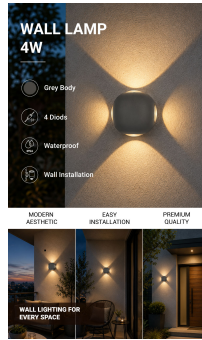

### Applique Murale LED Ronde 4 Diodes Corps Gris