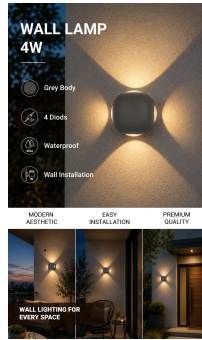

Applique Murale LED Ronde 4 Diodes Corps Gris

Puissance

4W

Couleur de lumière

Stamps

Technical Specification

Brand	Optonica	Material	Aluminium
Product Code	WL4-A1	Operating Frequency	50-60 Hz
Power	4W	Temperature	-20°C / +40°C
Energy Consumption	4 kWh/1000h	Life span	25 000 Hours
Input voltage	AC220-240V	Color Code	830
Flux	440 lm	Body Color	Gray
FLUX per watt	110lm/W	LED Type	Cree
IP	54	Mount Type	Wall Installation
Dimmable	No	Lumen maintenance at end of service life	70%
Correlated Color Temperature	3000K	Size of product	ø110x93 mm
Light Color	Lumière chaude	Size of package	115x115x115 mm
Wattage Equivalent	29W	Items per pack	1
EAN Code	3800156674899	Items per box	20
Energy Efficiency Label	E	Color Of The Shell	Grey
Beam angle	90°	Gross weight	0,650 kg
Power Factor	0.9	Net weight	0,590 kg
On/Off Cycles	25 000x	Warranty	2 Years
Instant On	0.1s		