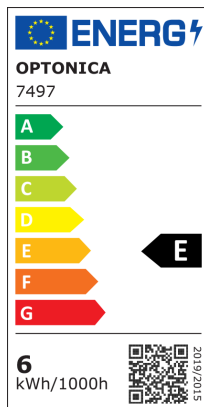

Applique Murale LED Corps Rond Noir

Puissance

6W

Couleur de lumière

Lumière neutre

Stamps

6 kWh/1000h

Technical Specification

Brand	Optonica	On/Off Cycles	25 000x
Product Code	WL6-A5	Instant On	0.1s
Power	6W	Material	Aluminium
Energy Consumption	6 kWh/1000h	Operating Frequency	50-60 Hz
Input voltage	AC220-240V	Temperature	-20°C / +40°C
Flux	660 lm	Life span	25 000 Hours
FLUX per watt	110lm/W	Color Code	840
IP	54	Body Color	Black
Dimmable	No	LED Type	Cree
Correlated Color Temperature	4000K	Lumen maintenance at end of service life	70%
Light Color	Lumière neutre	Size of product	Ø111x93 mm
Wattage Equivalent	44W	Size of package	115x115x115 mm
EAN Code	3800156674974	Color Of The Shell	Black
Energy Efficiency Label	E	Gross weight	0,700 kg
Beam angle	90°	Net weight	0,640 kg
Power Factor	0.9	Warranty	2 Years