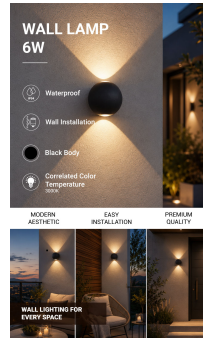

Applique Murale LED Corps Rond Noir

Puissance

6W

Couleur de lumière

 Lumière chaude

Stamps

RoHS

-80

Technical Specification

Brand	Optonica	Instant On	0.1s
Product Code	WL6-A5	Material	Aluminium
Power	6W	Operating Frequency	50-60 Hz
Energy Consumption	6 kWh/1000h	Temperature	-20°C / +40°C
Input voltage	AC220-240V	Life span	25 000 Hours
Flux	660 lm	Color Code	830
FLUX per watt	110lm/W	Body Color	Black
IP	54	LED Type	Cree
Dimmable	No	Lumen maintenance at end of service life	70%
Correlated Color Temperature	3000K	Size of product	Ø111x93 mm
Light Color	Lumière chaude	Size of package	115x115x115 mm
Wattage Equivalent	44W	Items per pack	1
EAN Code	3800156674943	Items per box	20
Energy Efficiency Label	E	Color Of The Shell	Black
Beam angle	90°	Gross weight	0,700 kg
Power Factor	0.9	Net weight	0,640 kg
On/Off Cycles	25 000x	Warranty	2 Years