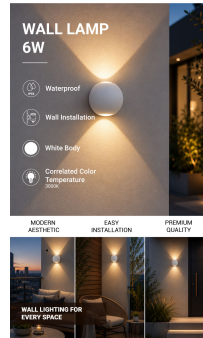

Applique Murale LED Corps Rond Blanc

Puissance

6W

Couleur de lumière

Stamps

Technical Specification

Brand	Optonica	Instant On	0.1s
Product Code	WL6-A5	Material	Aluminium
Power	6W	Operating Frequency	50-60 Hz
Energy Consumption	6 kWh/1000h	Temperature	-20°C / +40°C
Input voltage	AC220-240V	Life span	25 000 Hours
Flux	660 lm	Color Code	830
FLUX per watt	110lm/W	Body Color	White
IP	54	LED Type	Cree
Dimmable	No	Lumen maintenance at end of service life	70%
Correlated Color Temperature	3000K	Size of product	Ø111x93 mm
Light Color	Lumière chaude	Size of package	115x115x115 mm
Wattage Equivalent	44W	Items per pack	1
EAN Code	3800156674936	Items per box	20
Energy Efficiency Label	E	Color Of The Shell	White
Beam angle	90°	Gross weight	0,700 kg
Power Factor	0.9	Net weight	0,640 kg
On/Off Cycles	25 000x	Warranty	2 Years