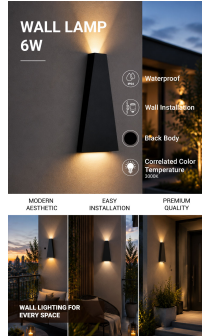

Applique Murale LED Corps Noir

Puissance

6W

Couleur de lumière

 Lumière chaude

Stamps

RoHS

-80

Technical Specification

Brand	Optonica	Instant On	0.1s
Product Code	WL6-A3	Material	Aluminium
Power	6W	Operating Frequency	50-60 Hz
Energy Consumption	6 kWh/1000h	Temperature	-20°C / +40°C
Input voltage	AC220-240V	Life span	25 000 Hours
Flux	660 lm	Color Code	830
FLUX per watt	110lm/W	Body Color	Black
IP	54	LED Type	Cree
Dimmable	No	Lumen maintenance at end of service life	70%
Correlated Color Temperature	3000K	Size of product	200x90x90 mm
Light Color	Lumière chaude	Size of package	235x120x120 mm
Wattage Equivalent	44W	Items per pack	1
EAN Code	3800156674707	Items per box	20
Energy Efficiency Label	E	Color Of The Shell	Black
Beam angle	Up 15°- Down 90°	Gross weight	0,910 kg
Power Factor	0.9	Net weight	0,800 kg
On/Off Cycles	25 000x	Warranty	2 Years