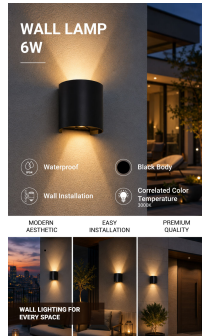

Applique Murale LED Corps Noir Rond

Puissance

6W

Couleur de lumière

Stamps

Technical Specification

| | | | |
|-------------------------------------|-------------------|---|-------------------|
| Brand | Optonica | Instant On | 0.1s |
| Product Code | WL6-A2 | Material | Aluminium |
| Power | 6W | Operating Frequency | 50-60 Hz |
| Energy Consumption | 6 kWh/1000h | Temperature | -20°C / +40°C |
| Input voltage | AC220-240V | Life span | 25 000 Hours |
| Flux | 660 lm | Color Code | 830 |
| FLUX per watt | 110lm/W | Body Color | Black |
| IP | 54 | LED Type | Epistar |
| Dimmable | No | Lumen maintenance at end of service life | 70% |
| Correlated Color Temperature | 3000K | Size of product | 140 x 100 x 120mm |
| Light Color | Lumière chaude | Size of package | 155x125x115 mm |
| Wattage Equivalent | 44W | Items per pack | 1 |
| EAN Code | 3800156674646 | Items per box | 20 |
| Energy Efficiency Label | E | Color Of The Shell | Black |
| Beam angle | Adjustable 0°-90° | Gross weight | 0,700 kg |
| Power Factor | 0.9 | Net weight | 0,620 kg |
| On/Off Cycles | 25 000x | Warranty | 2 Years |