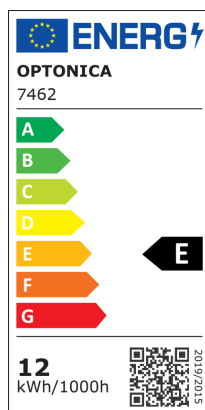

OPTONICA

DATASHEET

LED zidna svjetiljka, sivo kućište, četvrtasto

Snaga

12W

Svijetla boja

Stamps

Tehnička specifikacija

Brand	Optonica	Instant On	0.1s
Product Code	WL12-A1	Material	Aluminium
Power	12W	Operating Frequency	50-60 Hz
Energy Consumption	12 kWh/1000h	Temperature	-20°C / +40°C
Input voltage	AC220-240V	Life span	25 000 Hours
Flux	1320 lm	Color Code	840
FLUX per watt	110lm/W	Body Color	Gray
IP	54	LED Type	Epistar
Dimmable	No	Lumen maintenance at end of service life	70%
Correlated Color Temperature	4000K	Size of product	100x100x100 mm
Light Color	Neutral white	Size of package	115x115x115 mm
Wattage Equivalent	88W	Items per pack	1
EAN Code	3800156674622	Items per box	20
Energy Efficiency Label	E	Color Of The Shell	Grey
Beam angle	Adjustable 0°-90°	Gross weight	0,660 kg
Power Factor	0.9	Net weight	0,600 kg
On/Off Cycles	25 000x	Warranty	2 Years