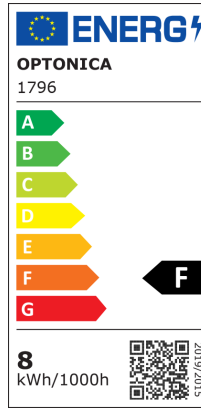

Ampoule LED E27 A60 Verre Doré

Puissance

8W

Couleur de lumière

Stamps

RoHS

-80

Technical Specification

Brand	Optonica	On/Off Cycles	25 000x
Product Code	SP8-A1	Instant On	0.1s
Socket	E27	Material	Glass
Power	8W	Operating Frequency	50-60 Hz
Energy Consumption	8 kWh/1000h	Temperature	-20°C / +40°C
Input voltage	AC220-240V	Life span	25 000 Hours
Flux	700 lm	Color Code	825
FLUX per watt	87lm/W	LED Type	Filament
IP	20	Lumen maintenance at end of service life	70%
Dimmable	No	Size of product	φ60x105 mm
Correlated Color Temperature	2500K	Size of package	120x65x65 mm
Light Color	Lumière chaude	Items per pack	1
Wattage Equivalent	54W	Items per box	100
EAN Code	3800156617964	Color Of The Shell	Golden Glass
Energy Efficiency Label	F	Gross weight	0,050 kg
Beam angle	300°	Net weight	0,030 kg
Power Factor	0.9	Warranty	2 Years