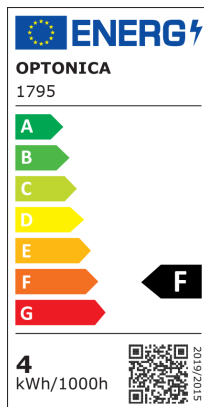

Ampoule LED E27 ST64 Verre Doré

Puissance

4W

Couleur de lumière

Stamps

Technical Specification

Brand	Optonica	Power Factor	0.9
Product Code	SP4-A4	On/Off Cycles	25 000x
Socket	E27	Instant On	0.1s
Power	4W	Material	Glass
Energy Consumption	4 kWh/1000h	Operating Frequency	50-60 Hz
Input voltage	AC220-240V	Temperature	-20°C / +40°C
Flux	400 lm	Life span	25 000 Hours
FLUX per watt	100lm/W	Color Code	825
IP	20	LED Type	Filament
Dimmable	No	Lumen maintenance at end of service life	70%
Correlated Color Temperature	2500K	Size of product	φ65x145 mm
Light Color	Lumière chaude	Size of package	155x70x70 mm
Wattage Equivalent	27W	Color Of The Shell	Golden Glass
EAN Code	3800156617957	Gross weight	0,070 kg
Energy Efficiency Label	F	Net weight	0,040 kg
Beam angle	300°	Warranty	2 Years