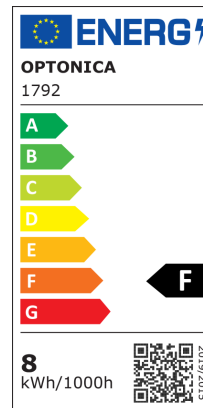

Ampoule LED E27 G200 Verre Doré

Dimmable

Puissance

8W

Couleur de lumière

 Lumière chaude

Stamps

Technical Specification

Brand	Optonica	On/Off Cycles	25 000x
Product Code	SP8-A2	Instant On	0.1s
Socket	E27	Material	Glass
Power	8W	Operating Frequency	50-60 Hz
Energy Consumption	8 kWh/1000h	Temperature	-20°C / +40°C
Input voltage	AC220-240V	Life span	25 000 Hours
Flux	810 lm	Color Code	818
FLUX per watt	101lm/W	LED Type	Filament
IP	20	Lumen maintenance at end of service life	70%
Dimmable	Yes	Size of product	φ200x300 mm
Correlated Color Temperature	1800K	Size of package	340x210x210 mm
Light Color	Lumière chaude	Items per pack	1
Wattage Equivalent	54W	Items per box	6
EAN Code	3800156617926	Color Of The Shell	Golden Glass
Energy Efficiency Label	F	Gross weight	0,640 kg
Beam angle	300°	Net weight	0,330 kg
Power Factor	0.9	Warranty	2 Years