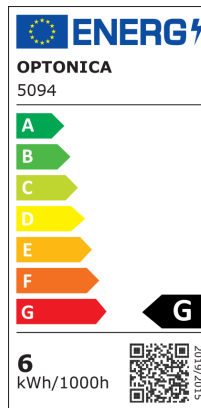

Guirlande Lumineuse Extérieure Noire avec Ampoules 20PCS 10M + 3M Cable

Puissance

6W

Couleur de lumière

Stamps

Technical Specification

Brand	Optonica	Operating Frequency	50-60 Hz
Product Code	OT1-A5	Temperature	-20°C / +40°C
Power	6W	Life span	25 000 Hours
Energy Consumption	6 kWh/1000h	Color Code	827
Input voltage	AC220-240V	Body Color	White
Flux	420lm	Lumen maintenance at end of service life	70%
FLUX per watt	70lm/W	Size of product	13M + 3M Power Cable
IP	65	Size of package	380x280x110 mm
Correlated Color Temperature	2700K	Items per box	10
Light Color	Lumière chaude	Color Of The Shell	White
EAN Code	3800156650947	Operating Voltage	24V adapter operated
Energy Efficiency Label	G	Gross weight	1,303 kg
Power Factor	0.5	Net weight	0,979 kg
On/Off Cycles	25 000x	Warranty	2 Years
Instant On	0.1s		