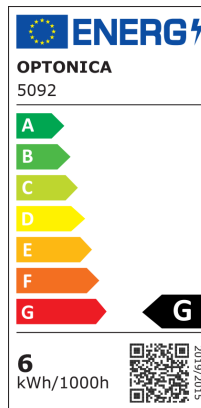

Guirlande Lumineuse Extérieure Noire

Ampoules Colorées 20PCS 10M + 3M Cable

Puissance

6W

Couleur de lumiere

Pas de couleur

Stamps

RoHS

-80

Technical Specification

Brand	Optonica	Operating Frequency	50-60 Hz
Product Code	OT1-A5	Temperature	-20°C / +40°C
Power	6W	Body Color	Black
Input voltage	AC220-240V	Lumen maintenance at end of service life	70%
Flux	300lm	Size of product	10M + 3M Power Cable
FLUX per watt	50lm/W	Size of package	290x280x110 mm
IP	65	Items per pack	1
Light Color	Pas de couleur	Items per box	10
EAN Code	3800156650923	Color Of The Shell	Black
Energy Efficiency Label	G	Gross weight	1,286 kg
Power Factor	0.5	Net weight	0,976 kg
On/Off Cycles	25 000x	Warranty	2 Years
Instant On	0.1s		