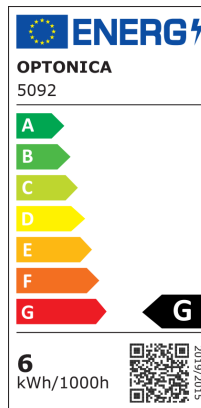

Guirlande Lumineuse Extérieure Noire

Ampoules Colorées 20PCS 10M + 3M Cable

Puissance

6W

Couleur de lumiere

Pas de couleur

Stamps

Technical Specification

Brand	Optonica	Operating Frequency	50-60 Hz
Product Code	OT1-A5	Temperature	-20°C / +40°C
Power	6W	Body Color	Black
Input voltage	AC220-240V	Lumen maintenance at end of service life	70%
Flux	300lm	Size of product	13M + 3M Power Cable
FLUX per watt	50lm/W	Size of package	290x280x110 mm
IP	65	Items per pack	1
Light Color	Pas de couleur	Items per box	10
EAN Code	3800156650923	Color Of The Shell	Black
Energy Efficiency Label	G	Gross weight	1,286 kg
Power Factor	0.5	Net weight	0,976 kg
On/Off Cycles	25 000x	Warranty	2 Years
Instant On	0.1s		