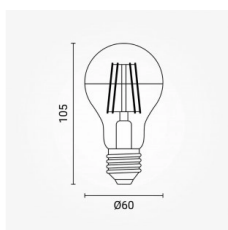

OPTONICA

Lampadina LED A60 Mezza Vetro Dorato

Potenza **Colore della luce**

• 7W

Luce calda

Stamps

Specifiche tecniche

Numero di catalogo	1896
Brand	Optonica
Product Code	SP7-A5
Socket	E27
Power	7W
Energy Consumption	7 kWh/1000h
Input voltage	AC175-265V
Flux	800lm
FLUX per watt	115 lm/W
IP	20
Dimmable	No
Correlated Color Temperature	2700K
Light Color	Luce calda
Wattage Equivalent	53W
EAN Code	3800156618961
Energy Efficiency Label	E

Beam angle	180°
Power Factor	0.9
On/Off Cycles	25 000x
Instant On	0.1s
Material	Glass
Operating Frequency	50-60 Hz
Temperature	-20°C / +40°C
Life span	25 000 Hours
Color Code	827
LED Type	Filament
Lumen maintenance at end of service life	70%
Size of product	φ60x105 mm
Size of package	115x65x65 mm
Items per pack	1
Items per box	100
Gross weight	0,050 kg
Net weight	0,030 kg
Warranty	2 Years