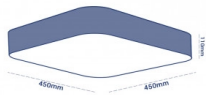

Техническа Спецификация

Каталожен Номер	2297
Brand	Optonica
Product Code	DL38-A1
Power	38W
Energy Consumption	38 kWh/1000h
Input voltage	AC175-240V
Flux	1900lm
FLUX per watt	50lm/W
IP	20
Dimmable	No
Correlated Color Temperature	3000K
Light Color	Топла светлина
EAN Code	3800156622975
Energy Efficiency Label	G