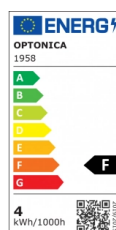

OPTONICA

Spot LED GU10 50° COB Blanc

Puissance

- 4W

Couleur de lumière

Lumière neutre

Stamps

Technical Specification

Reference catalogue	1958
Brand	Optonica
Product Code	SP4-A2
Socket	GU10
Power	4W
Energy Consumption	4 kWh/1000h
Input voltage	AC220-240V
Flux	320 lm
FLUX per watt	80lm/W
IP	20
Dimmable	No
Correlated Color Temperature	4500K
Light Color	Lumière neutre
Wattage Equivalent	25W
EAN Code	3800156619586
Energy Efficiency Label	F

Beam angle	50°
Power Factor	0.5
On/Off Cycles	25 000x
Instant On	0.1s
Material	ALU+PC
Operating Frequency	50-60 Hz
Temperature	-20°C / +40°C
Life span	25 000 Hours
Color Code	845
LED Type	COB
Lumen maintenance at end of service life	70%
Size of product	φ50x60 mm
Size of package	70x55x55 mm
Items per pack	1
Items per box	100
Color Of The Shell	White
Gross weight	0,060 kg
Net weight	0,050 kg