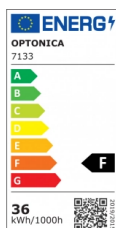

OPTONICA

Laveur de Mur LED

Puissance

- 36W

Couleur de lumière

Lumière chaude

Stamps

Technical Specification

Reference catalogue	7133
Brand	Optonica
Product Code	WW36-A1
Power	36W
Energy Consumption	36 kWh/1000h
Input voltage	AC220-240V
Flux	2800 lm
FLUX per watt	78lm/W
IP	65
Dimmable	No
Correlated Color Temperature	2700K
Light Color	Lumière chaude
EAN Code	3800156671331
Energy Efficiency Label	F

Beam angle	30°
Power Factor	0.5
Power LED	36W
On/Off Cycles	25 000x
Instant On	0.2s
Material	Aluminium
Operating Frequency	50-60 Hz
Temperature	-20°C / +40°C
Ra ≥	80
Life span	25 000 Hours
Color Code	827
Lumen maintenance at end of service life	70%
Size of product	1000x40x60 mm
Size of package	106x63x43 mm
Items per pack	1
Items per box	20
Gross weight	0,810 kg
Net weight	0,715 kg