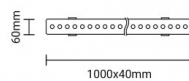

OPTONICA

Laveur de Mur LED

Puissance

- 36W

Couleur de lumière

Lumière chaude

Stamps

Technical Specification

Beam angle	30°
Power Factor	0.5
Power LED	36W
On/Off Cycles	25 000x
Instant On	0.2s
Material	Aluminium
Operating Frequency	50-60 Hz
Temperature	-20°C / +40°C
Ra ≥	80
Life span	25 000 Hours
Color Code	827
Lumen maintenance at end of service life	70%
Size of product	1000x40x60 mm
Size of package	106x63x43 mm
Items per pack	1
Items per box	20
Gross weight	0,810 kg
Net weight	0,715 kg