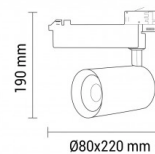

OPTONICA

Spot LED sur Rail 4 Fils Corps Noir

Puissance

- 25W

Couleur de lumière

Lumière blanche

Stamps