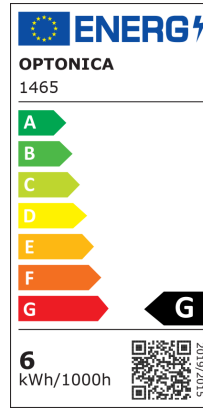

LED Bombilla E14 Regulable

Potencia

6W

Color de luz

 Blanca neutral

Stamps

Especificación técnica

| | | | |
|-------------------------------------|----------------|---|----------------|
| Brand | Optonica | On/Off Cycles | 25 000x |
| Product Code | SP6-A9 | Instant On | 0.2s |
| Socket | E14 | Material | ALU+PC |
| Power | 6W | Operating Frequency | 50-60 Hz |
| Energy Consumption | 6 kWh/1000h | Temperature | -20°C / +40°C |
| Input voltage | AC175-265V | Ra ≥ | 80 |
| Flux | 480 lm | Life span | 25 000 Hours |
| FLUX per watt | 80lm/W | Color Code | 845 |
| IP | 20 | Lumen maintenance at end of service life | 70% |
| Dimmable | Yes | Size of product | 100x37 mm |
| Correlated Color Temperature | 4500K | Size of package | 110x37x37 mm |
| Light Color | Blanca neutral | Size of Box | 405x210x235 mm |
| Wattage Equivalent | 48W | Items per pack | 1 |
| EAN Code | 3800156614659 | Items per box | 100 |
| Energy Efficiency Label | G | Gross weight | 0,030 kg |
| Beam angle | 240° | Net weight | 0,022 kg |
| Power Factor | 0.5 | Warranty | 2 Years |
| Power LED | 6W | | |