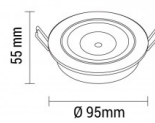

OPTONICA

Downlight LED COB Redondo Giratorio 60°

Potencia **Color de luz**

• 8W

Blanca neutral

Stamps

Especificación técnica

Número de catálogo	3206
Brand	Optonica
Product Code	CB8-A1
Power	8W
Energy Consumption	8 kWh/1000h
Input voltage	AC175-265V
Flux	560 lm
FLUX per watt	70lm/W
IP	20
Dimmable	No
Correlated Color Temperature	4500K
Light Color	Blanca neutral
Wattage Equivalent	64W
EAN Code	3800156632066
Energy Efficiency Label	G
Beam angle	60°

Hole Size	φ85 mm
Power Factor	0.5
On/Off Cycles	25 000x
Instant On	0.1s
Material	Aluminium
Operating Frequency	50-60 Hz
Temperature	-20°C / +40°C
Ra ≥	80
Life span	25 000 Hours
Color Code	845
LED Type	COB
Lumen maintenance at end of service life	70%
Size of product	φ95x55 mm
Size of package	100x100x70 mm
Size of Box	370x220x320 mm
Items per pack	1
Items per box	30
Gross weight	0,255 kg