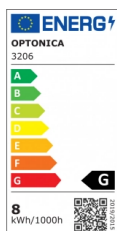

OPTONICA

Downlight LED COB Redondo Giratorio 60°

Potencia **Color de luz**

• 8W

Blanca neutral

Stamps

Especificación técnica

Número de catálogo	3206
Brand	Optonica
Product Code	CB8-A1
Power	8W
Energy Consumption	8 kWh/1000h
Input voltage	AC175-265V
Flux	560 lm
FLUX per watt	70lm/W
IP	20
Dimmable	No
Correlated Color Temperature	4500K
Light Color	Blanca neutral
Wattage Equivalent	64W
EAN Code	3800156632066
Energy Efficiency Label	G
Beam angle	60°

Hole Size	φ85 mm
Power Factor	0.5
On/Off Cycles	25 000x
Instant On	0.1s
Material	Aluminium
Operating Frequency	50-60 Hz
Temperature	-20°C / +40°C
Ra ≥	80
Life span	25 000 Hours
Color Code	845
LED Type	COB
Lumen maintenance at end of service life	70%
Size of product	φ95x55 mm
Size of package	100x100x70 mm
Size of Box	370x220x320 mm
Items per pack	1
Items per box	30
Gross weight	0,255 kg