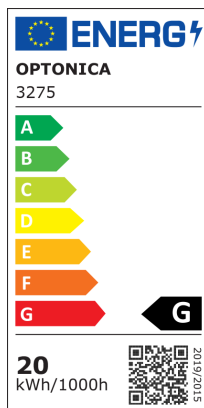

LED usmjereni downlight COB, TUV certifikat, kut zračenja 145°

Snaga

20W

Svijetla boja

Stamps

RoHS

-80

20
kWh/1000h

Tehnička specifikacija

Brand	Optonica	Instant On	0.1s
Product Code	CB20-A2	Material	Aluminium
Power	20W	Operating Frequency	50-60 Hz
Energy Consumption	20 kWh/1000h	Temperature	-20°C / +40°C
Input voltage	AC175-265V	Ra ≥	80
Flux	1600 lm	Life span	25 000 Hours
FLUX per watt	80lm/W	Color Code	830
IP	20	LED Type	COB
Dimmable	No	Lumen maintenance at end of service life	70%
Correlated Color Temperature	2700K	Size of product	φ195x78 mm
Light Color	Warm white	Size of package	210x210x85 mm
Wattage Equivalent	160W	Size of Box	440x230x650 mm
EAN Code	3800156632752	Items per pack	1
Energy Efficiency Label	G	Items per box	15
Beam angle	145°	Protection Class	II
Hole Size	φ155 mm	Gross weight	1,369 kg
Power Factor	0.95	Net weight	1,240 kg