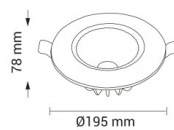

OPTONICA

Spot Downlight LED COB TUV Pass 145°

Potencia **Color de luz**

- 20W

Luz blanca

Stamps

Especificación técnica

Número de catálogo	3273
Brand	Optonica
Product Code	CB20-A2
Power	20W
Energy Consumption	20 kWh/1000h
Input voltage	AC175-265V
Flux	1600 lm
FLUX per watt	80lm/W
IP	20
Dimmable	No
Correlated Color Temperature	6000K
Light Color	Luz blanca
Wattage Equivalent	160W
EAN Code	3800156632738
Energy Efficiency Label	G
Beam angle	145°

Hole Size	φ175 mm
Power Factor	0.95
On/Off Cycles	25 000x
Instant On	0.1s
Material	Aluminium
Operating Frequency	50-60 Hz
Temperature	-20°C / +40°C
Ra ≥	80
Life span	25 000 Hours
Color Code	860
LED Type	COB
Lumen maintenance at end of service life	70%
Size of product	φ195x78 mm
Size of package	210x210x85 mm
Size of Box	440x230x650 mm
Items per pack	1
Items per box	15
Protection Class	II

Gross weight	1,369 kg
Net weight	1,240 kg
Warranty	2 Years