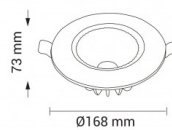

OPTONICA

Spot Downlight LED COB TUV Pass 145°

Potencia   **Color de luz**

- 15W

Blanco cálido

Stamps