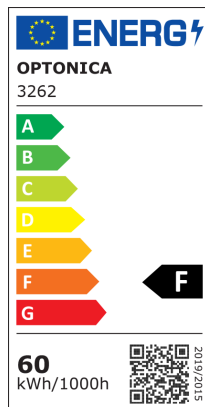

OPTONICA

DATASHEET

LED COB Луна TUV PASS

Мощност

60W

Цвят на светлината

Бяла
светлина

Stamps

Техническа Спецификация

Brand	Optonica	On/Off Cycles	25 000x
Product Code	CB60-A1	Instant On	0.1s
Power	60W	Material	Aluminium
Energy Consumption	60 kWh/1000h	Temperature	-20°C / +40°C
Input voltage	AC100-240V	Ra ≥	80
Flux	5600 lm	Life span	25 000 Hours
FLUX per watt	94lm/W	Color Code	860
IP	20	Body Color	White
Dimmable	No	LED Type	COB
Correlated Color Temperature	6000K	Lumen maintenance at end of service life	70%
Light Color	Бяла светлина	Size of product	φ230x130 mm
Wattage Equivalent	480W	Size of package	450x450x140 mm
EAN Code	3800156632622	Size of Box	510x510x300 mm
Energy Efficiency Label	F	Items per pack	1
Beam angle	60°	Items per box	8
Hole Size	φ205 mm	Gross weight	1,947 kg
Power Factor	0.9	Net weight	1,717 kg
Power LED	60W	Warranty	2 Years