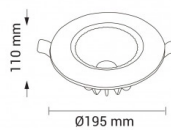

OPTONICA

LED COB Луна TUV PASS

Мощност

- 40W

Цвят на

светлината

Бяла светлина

Stamps

Техническа Спецификация

Каталожен Номер	3260
Brand	Optonica
Product Code	CB40-A2
Power	40W
Energy Consumption	40 kWh/1000h
Input voltage	AC100-240V
Flux	4000 lm
FLUX per watt	100lm/W
IP	20
Dimmable	No
Correlated Color Temperature	6000K
Light Color	Бяла светлина
Wattage Equivalent	320W
EAN Code	3800156632608
Energy Efficiency Label	E
Beam angle	60°

Hole Size	φ175 mm
Power Factor	0.9
Power LED	40W
On/Off Cycles	25 000x
Instant On	0.1s
Material	Aluminium
Temperature	-20°C / +40°C
Ra ≥	80
Life span	25 000 Hours
Color Code	860
Body Color	White
LED Type	COB
Lumen maintenance at end of service life	70%
Size of product	φ195x110 mm
Size of package	210x210x110 mm
Size of Box	600x230x440 mm
Items per pack	1
Items per box	10