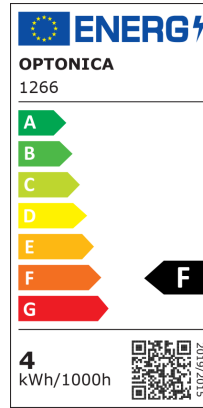

LED Bombilla GU10 Regulable

Potencia

4W

Color de luz

Luz blanca

Stamps

RoHS

-80

Especificación técnica

Brand	Optonica	On/Off Cycles	25 000x
Product Code	SP4-A3	Instant On	0.2s
Socket	GU10	Material	Aluminium
Power	4W	Operating Frequency	50-60 Hz
Energy Consumption	4 kWh/1000h	Temperature	-20°C / +40°C
Input voltage	AC220-265V	Ra ≥	80
Flux	320 lm	Life span	25 000 Hours
FLUX per watt	80lm/W	Color Code	860
IP	20	Lumen maintenance at end of service life	70%
Dimmable	Yes	Size of product	50x60 mm
Correlated Color Temperature	6000K	Size of package	65x50x50 mm
Light Color	Luz blanca	Size of Box	280x280x290 mm
Wattage Equivalent	35W	Items per pack	1
EAN Code	3800156612662	Items per box	100
Energy Efficiency Label	F	Gross weight	0,054 kg
Beam angle	50°	Net weight	0,043 kg
Power Factor	0.5	Warranty	2 Years
Power LED	4W		