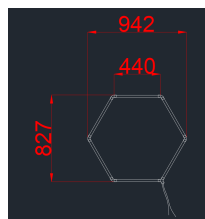

Set de Luces Hexagonales 1HEX 42W con Accesorios 3CCT

Potencia

42 W

Color de luz

3CCT

Stamps

Especificación técnica

Brand	Optonica	On/Off Cycles	25 000x
Product Code	HE1-A1	Instant On	0.1s
Power	42 W	Material	Plastic
Energy Consumption	42 kWh/1000h	Operating Frequency	50-60 Hz
Input voltage	AC165-265V	Temperature	-20°C / +40°C
Flux	5040lm	Ra ≥	80
FLUX per watt	120lm/W	Life span	25 000 Hours
IP	20	Lumen maintenance at end of service life	70%
Dimmable	No	Size of product	790x920 mm
Correlated Color Temperature	3000K/4000K/6000K	Size of package	460x150x115mm
Light Color	3CCT	Items per pack	1
EAN Code	3801057168319	Items per box	1
Energy Efficiency Label	E	Warranty	2 Years
Beam angle	180°		