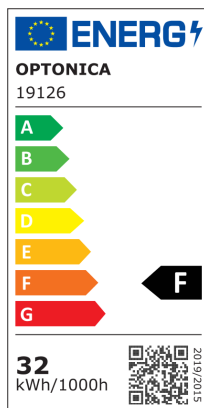

Ventilador LED de Techo 32W 3CCT Madera + Mando a Distancia

Potencia

32W

Color de luz

3CCT

Stamps

RoHS

-80

32 kWh/1000h

Especificación técnica

Brand	Optonica	Ra ≥	80
Product Code	PD36-A5	Life span	25 000 Hours
Power	32W	Body Color	White+Wood
Energy Consumption	32 kWh/1000h	Lumen maintenance at end of service life	70%
Input voltage	AC220-240V	Size of product	Φ1220mm
Flux	2560 lm	Size of package	650x650x200mm
FLUX per watt	80 lm/W	Items per pack	1
IP	20	Remote Control	Yes
Dimmable	Yes	Others	6 Speeds
Correlated Color Temperature	3000K/4000K/6000K	Function	Forward or reverse
Light Color	3CCT	Timer	Yes
EAN Code	3801057191263	Motor - Rate Voltage	DC24V
Energy Efficiency Label	F	Motor - Use Voltage	DC18-24V
Beam angle	120°	Motor - No load power	10W MAX
On/Off Cycles	25 000x	Motor - No load speed	240 RPM
Instant On	0.1s	Motor - Noise	≤50dB (≤35dB at Environment noise)
Material	Metal+ABS+PC	Motor - Weight	About 1.5 kg.