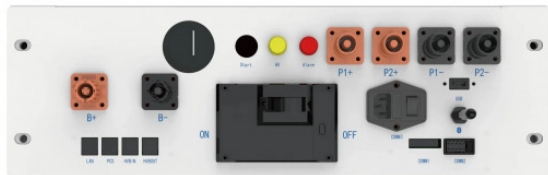

Deye Indoor C&I ESS Solution/Rack-Mounted Battery (HV)

Color de luz

Ninguna

Stamps

Especificación técnica

Brand	Deye	Weight of Product	32 kg
Product Code	BOS-B-PDU-2-A	Size of product	788.6×526×167.2
IP	20	Operating Voltage Range	200-1000 Vdc
Light Color	Ninguna	Nominal Charge/Discharge Current	180A
Temperature	-20°C/ +60°C	Warranty	10 years