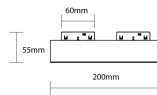

Luz de Pared/Techo Magnética LED 48V 20W 4000K - M05

Potencia

20W

Color de luz

 Blanca neutral

Stamps

Especificación técnica

Brand	Optonica	On/Off Cycles	25 000x
Product Code	LN20-A7	Instant On	0.1s
Power	20W	Material	ALU+PC
Energy Consumption	20 kWh/1000h	Temperature	-20°C / +40°C
Input voltage	DC48V	Ra ≥	80
Flux	1600 lm	Life span	25 000 Hours
FLUX per watt	80 lm/W	Body Color	Black
IP	20	Lumen maintenance at end of service life	70%
Dimmable	No	Size of product	60x200x55mm
Correlated Color Temperature	4000K	Size of package	205x60x205mm
Light Color	Blanca neutral	Size of Box	425x425x320mm
EAN Code	3801057154275	Items per pack	1
Energy Efficiency Label	G	Items per box	20
Beam angle	180°	Warranty	2 Years