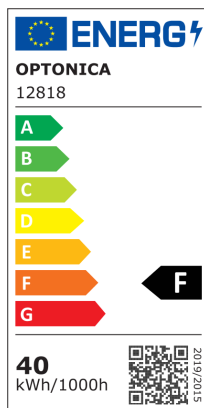

Plafoniera LED 40W + RGB 10W bianca 3CCT con memoria + telecomando

Stamps

Specifiche tecniche

Brand	Optonica	Instant On	< 1s
Product Code	PD40-A7	Material	metal+plastic
Power	40W	Temperature	-20°C / +40°C
Energy Consumption	40 kWh/1000h	Ra ≥	80
Input voltage	AC220-240V	Life span	25 000 Hours
Flux	3000lm	Body Color	White
FLUX per watt	75 lm/W	Lumen maintenance at end of service life	70%
IP	20	Size of product	∅ 500x70mm
Dimmable	Yes	Size of package	520x520x75 mm
Correlated Color Temperature	3000K-6000K	Size of Box	540x320x540
Light Color	RGB + CCT	Items per pack	1
EAN Code	3801057128184	Items per box	4
Energy Efficiency Label	F	Remote Control	Yes
Beam angle	120°	Others	Memory function
On/Off Cycles	25 000x	Warranty	2 Years