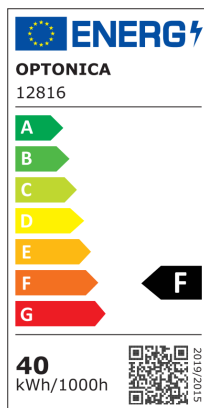

Plafón LED 40W + RGB 10W blanco 3CCT con memoria + control remoto

Potencia

40W

Color de luz

RGB + CCT

Stamps

RoHS

-80

40
kWh/1000h

Especificación técnica

Brand	Optonica	Material	Plastic+Metal
Product Code	PD40-A7	Operating Frequency	50-60 Hz
Power	40W	Temperature	-20°C / +40°C
Energy Consumption	40 kWh/1000h	Ra ≥	80
Input voltage	AC220-240V	Life span	25 000 Hours
Flux	3000lm	Body Color	White
FLUX per watt	75 lm/W	Lumen maintenance at end of service life	70%
IP	20	Size of product	∅ 490x80mm
Correlated Color Temperature	3000K-6000K	Size of package	510x510x85 mm
Light Color	RGB + CCT	Size of Box	530x360x530
EAN Code	3801057128160	Items per pack	1
Energy Efficiency Label	F	Items per box	4
Beam angle	120°	Remote Control	Yes
On/Off Cycles	25 000x	Others	CCT + RGB with memory function
Instant On	< 1s	Warranty	2 Years