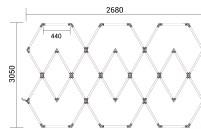

Juego de luces hexagonales 11 formas 428W con accesorios

Potencia

428 W

Color de luz

 Luz blanca

Stamps

RoHS

-80

Especificación técnica

Brand	Optonica	On/Off Cycles	25 000x
Product Code	HE1-A1	Instant On	0.1s
Power	428 W	Material	PC/ABS
Energy Consumption	428 kWh/1000h	Operating Frequency	50-60 Hz
Input voltage	AC165-265V	Temperature	-20°C / +40°C
Flux	51360 lm	Ra ≥	80
FLUX per watt	120lm/W	Life span	25 000 Hours
IP	20	Body Color	White
Dimmable	No	Lumen maintenance at end of service life	70%
Correlated Color Temperature	6000K	Size of product	2850x1180mm
Light Color	Luz blanca	Size of Box	470x350x175mm
EAN Code	3801057168265	Items per pack	1
Energy Efficiency Label	E	Items per box	1
Beam angle	180°	Warranty	2 Years