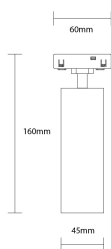

Proyector Puntual Magnético LED 48V 15W 3000K - M05

Potencia

15W

Color de luz

 Blanco cálido

Stamps

Especificación técnica

Brand	Optonica	On/Off Cycles	25 000x
Product Code	LN15-A7	Instant On	0.1s
Power	15W	Material	ALU+PC
Energy Consumption	15 kWh/1000h	Temperature	-20°C / +40°C
Input voltage	DC48V	Ra ≥	80
Flux	1200 lm	Life span	25 000 Hours
FLUX per watt	80 lm/W	Body Color	Black
IP	20	Lumen maintenance at end of service life	70%
Dimmable	No	Size of product	60x45x160mm
Correlated Color Temperature	3000K	Size of package	120x55x180mm
Light Color	Blanco cálido	Size of Box	570x195x380mm
EAN Code	3801057154169	Items per pack	1
Energy Efficiency Label	F	Items per box	30
Beam angle	24°	Warranty	2 Years