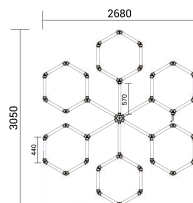

Juego de luces hexagonales 6 formas 306W con accesorios

Potencia

306 W

Color de luz

 Luz blanca

Stamps

Especificación técnica

Brand	Optonica	On/Off Cycles	25 000x
Product Code	HE1-A1	Instant On	0.1s
Power	306 W	Material	PC/ABS
Energy Consumption	306 kWh/1000h	Operating Frequency	50-60 Hz
Input voltage	AC165-265V	Temperature	-20°C / +40°C
Flux	36720 lm	Ra ≥	80
FLUX per watt	120lm/W	Life span	25 000 Hours
IP	20	Body Color	White
Dimmable	No	Lumen maintenance at end of service life	70%
Correlated Color Temperature	6000K	Size of product	2680x3050mm
Light Color	Luz blanca	Size of Box	595x350x180mm
EAN Code	3801057168241	Items per pack	1
Energy Efficiency Label	E	Items per box	1
Beam angle	180°	Warranty	2 Years