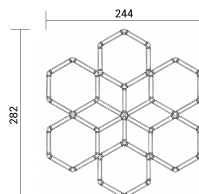

Set luci esagonali 12 forme 294W con accessori

Potenza

294 W

Colore della luce

Luce fredda

Stamps

RoHS

-80

Specifiche tecniche

Brand	Optonica	On/Off Cycles	25 000x
Product Code	HE1-A1	Instant On	0.1s
Power	294 W	Material	PC/ABS
Energy Consumption	294 kWh/1000h	Operating Frequency	50-60 Hz
Input voltage	AC165-265V	Temperature	-20°C / +40°C
Flux	35280 lm	Ra ≥	80
FLUX per watt	120lm/W	Life span	25 000 Hours
IP	20	Body Color	White
Dimmable	No	Lumen maintenance at end of service life	70%
Correlated Color Temperature	6000K	Size of product	810x940mm
Light Color	Luce fredda	Size of Box	470x350x175mm
EAN Code	3801057168234	Items per pack	1
Energy Efficiency Label	E	Items per box	1
Beam angle	180°	Warranty	2 Years