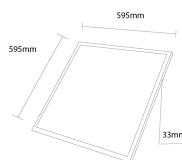

### Panel LED retroiluminado 60x60 6000K CRI>80 - DRIVER STARSSENSE