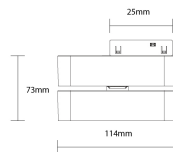

Proyector Lineal Ajustable Magnético LED 48V 6W 3000K - M05

Potencia

6W

Color de luz

 Blanco cálido

Stamps

Especificación técnica

| | | | |
|-------------------------------------|---------------|---|---------------|
| Brand | Optonica | Instant On | 0.1s |
| Product Code | LN6-A7 | Material | ALU+PC |
| Power | 6W | Temperature | -20°C / +40°C |
| Energy Consumption | 6 kWh/1000h | Ra ≥ | 90 |
| Input voltage | DC48V | Life span | 25 000 Hours |
| Flux | 360 lm | Body Color | Black |
| FLUX per watt | 60 lm/W | Lumen maintenance at end of service life | 70% |
| IP | 20 | Size of product | 114x25x73mm |
| Dimmable | No | Size of package | 80x35x120mm |
| Correlated Color Temperature | 3000K | Size of Box | 370x140x260mm |
| Light Color | Blanco cálido | Items per pack | 1 |
| EAN Code | 3801057153933 | Items per box | 30 |
| Energy Efficiency Label | G | Series | M05 |
| Beam angle | 100° | Warranty | 2 Years |
| On/Off Cycles | 25 000x | | |