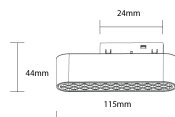

Proyector Lineal Antideslumbrante Magnético LED 48V 6W 4000K - M05

Potencia

6W

Color de luz

Blanca neutral

Stamps

Especificación técnica

Brand	Optonica	Instant On	0.1s
Product Code	LN6-A7	Material	ALU+PC
Power	6W	Temperature	-20°C / +40°C
Energy Consumption	6 kWh/1000h	Ra ≥	90
Input voltage	DC48V	Life span	25 000 Hours
Flux	150 lm	Body Color	Black
FLUX per watt	25 lm/W	Lumen maintenance at end of service life	70%
IP	20	Size of product	115x24x44mm
Dimmable	No	Size of package	52x34x121mm
Correlated Color Temperature	4000K	Size of Box	370x140x280mm
Light Color	Blanca neutral	Items per pack	1
EAN Code	3801057153902	Items per box	30
Energy Efficiency Label	G	Series	M05
Beam angle	60°	Warranty	2 Years
On/Off Cycles	25 000x