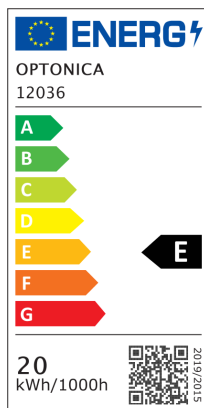

### Foco LED COB 20W CCT redondo blanco - BRIDGELUX

Potencia

20W

Color de luz

CCT

Stamps

RoHS

-80

## Especificación técnica

Brand	Optonica	On/Off Cycles	25 000x
Product Code	CB20-A5	Instant On	0.1s
Power	20W	Material	Aluminium
Energy Consumption	20 kWh/1000h	Operating Frequency	50-60 Hz
Input voltage	AC85-265V	Temperature	-20°C / +40°C
Flux	2000 lm	Ra ≥	90
FLUX per watt	100 lm/W	Life span	25 000 Hours
IP	20	Lumen maintenance at end of service life	70%
Dimmable	No	Size of product	Φ135x54 mm
Correlated Color Temperature	3000K/4000K/6000K	Size of package	160x145x60 mm
Light Color	CCT	Items per pack	1
EAN Code	3801057120362	Items per box	20
Energy Efficiency Label	E	Color Of The Shell	White
Beam angle	24º	Warranty	2 Years
Hole Size	Φ115 mm		