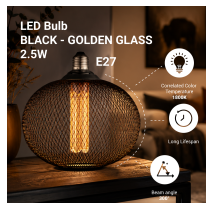

Bombilla LED E27 2.5W Negra - Efecto Dorado

Potencia

2.5W

Color de luz

Blanco cálido

Stamps

Especificación técnica

Brand	Optonica	On/Off Cycles	25 000x
Product Code	SP3-B1	Instant On	0.1s
Socket	E27	Operating Frequency	50-60 Hz
Power	2.5W	Temperature	-20°C / +40°C
Energy Consumption	2.5 kWh/1000h	Ra ≥	80
Input voltage	AC180-240V	Life span	25 000 Hours
Flux	188 lm	Lumen maintenance at end of service life	70%
FLUX per watt	75 lm/W	Size of product	Φ200x180 mm
IP	20	Size of package	208x208x195 mm
Dimmable	No	Items per pack	1
Correlated Color Temperature	1800K	Items per box	8
Light Color	Blanco cálido	Color Of The Shell	Black
EAN Code	3801057117058	Material	ALU+Glass
Energy Efficiency Label	G	Warranty	2 Years
Beam angle	300°		